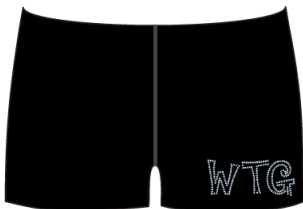

1. Tank Leo

back

2. Open Back Leo

back

3. Capri

MC inseam is 13 3/8"
MA inseam is 17"
MC front rise is 5 3/4"
MA front rise is 7"

5. Grip bag

4. Short

MC inseam is 1 7/8"
MA inseam is 2 5/8"
MC front rise is 5 5/8"
MA front rise is 7 3/4"

6. Screen printed Tee

7. Spangled Women's Tee

front

9. Screen printed hoodie

8. Spangled Ladies Tank

front

11. V-neck Spangled Ladies Tee

10. Ladies Sport Tec Spangled Jacket 12. Spangled Drape Back Tank

back